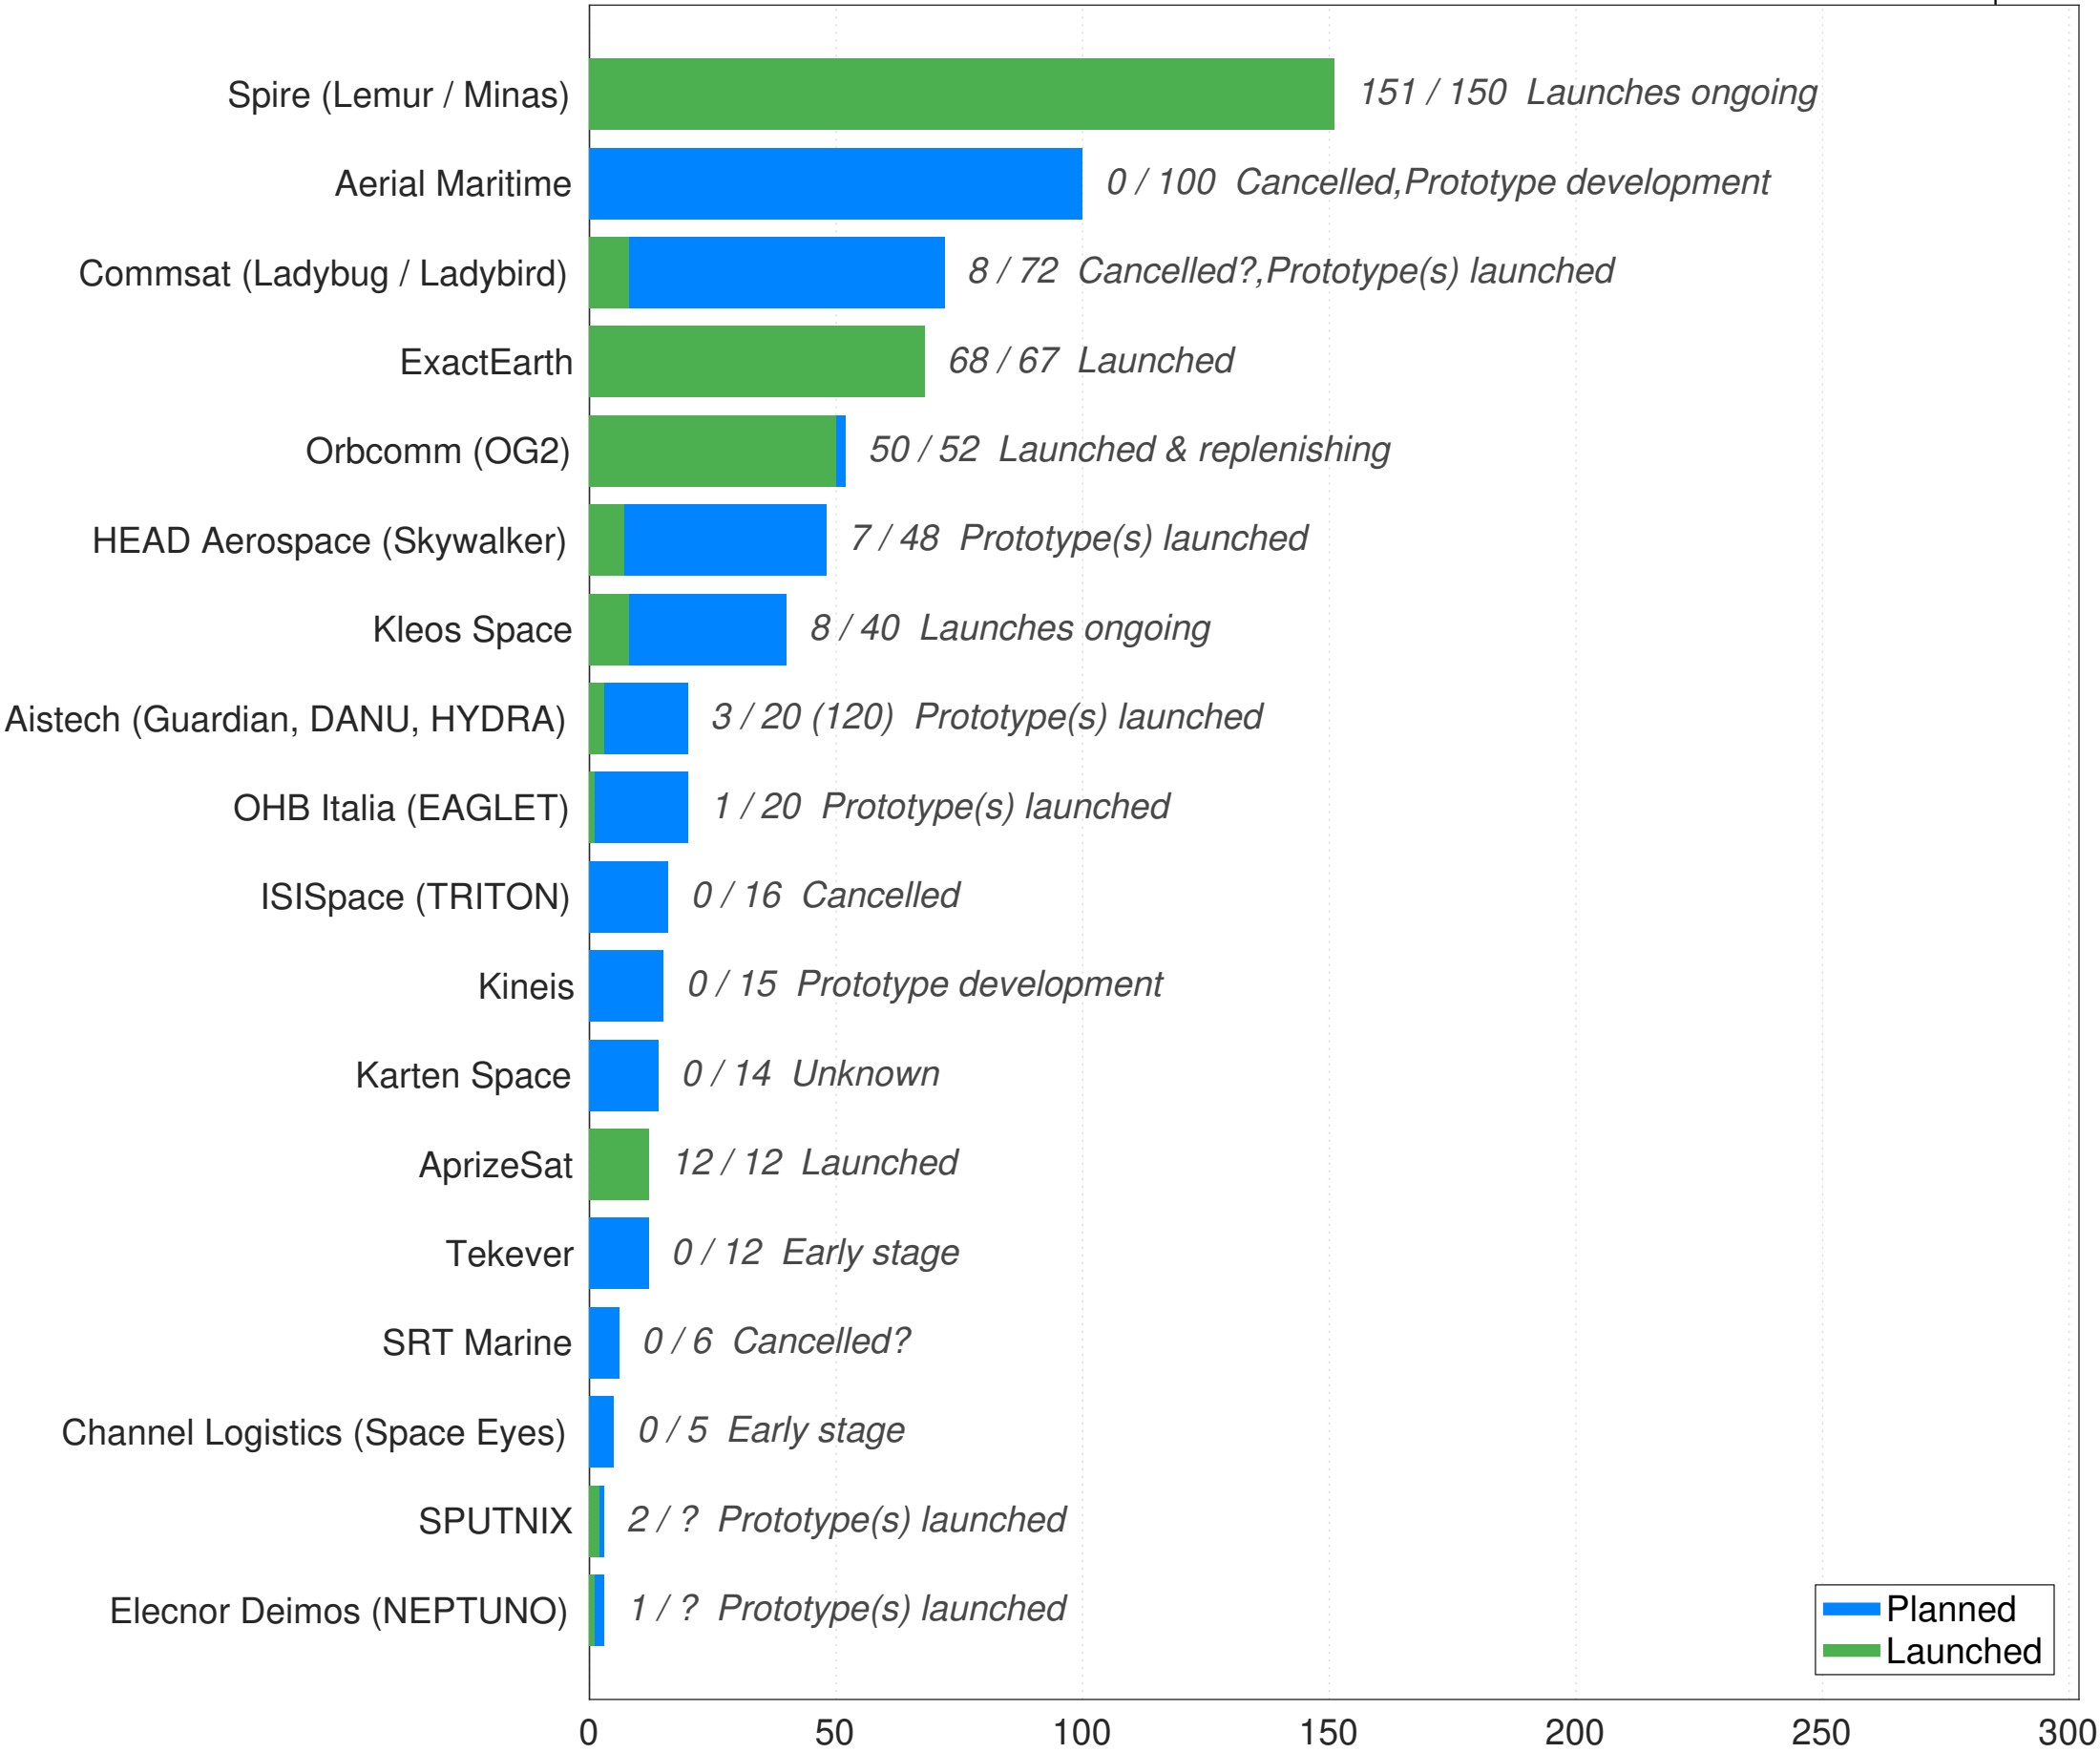

AIS Constellations

2022/01/01

newspace.im

Planned
Launched