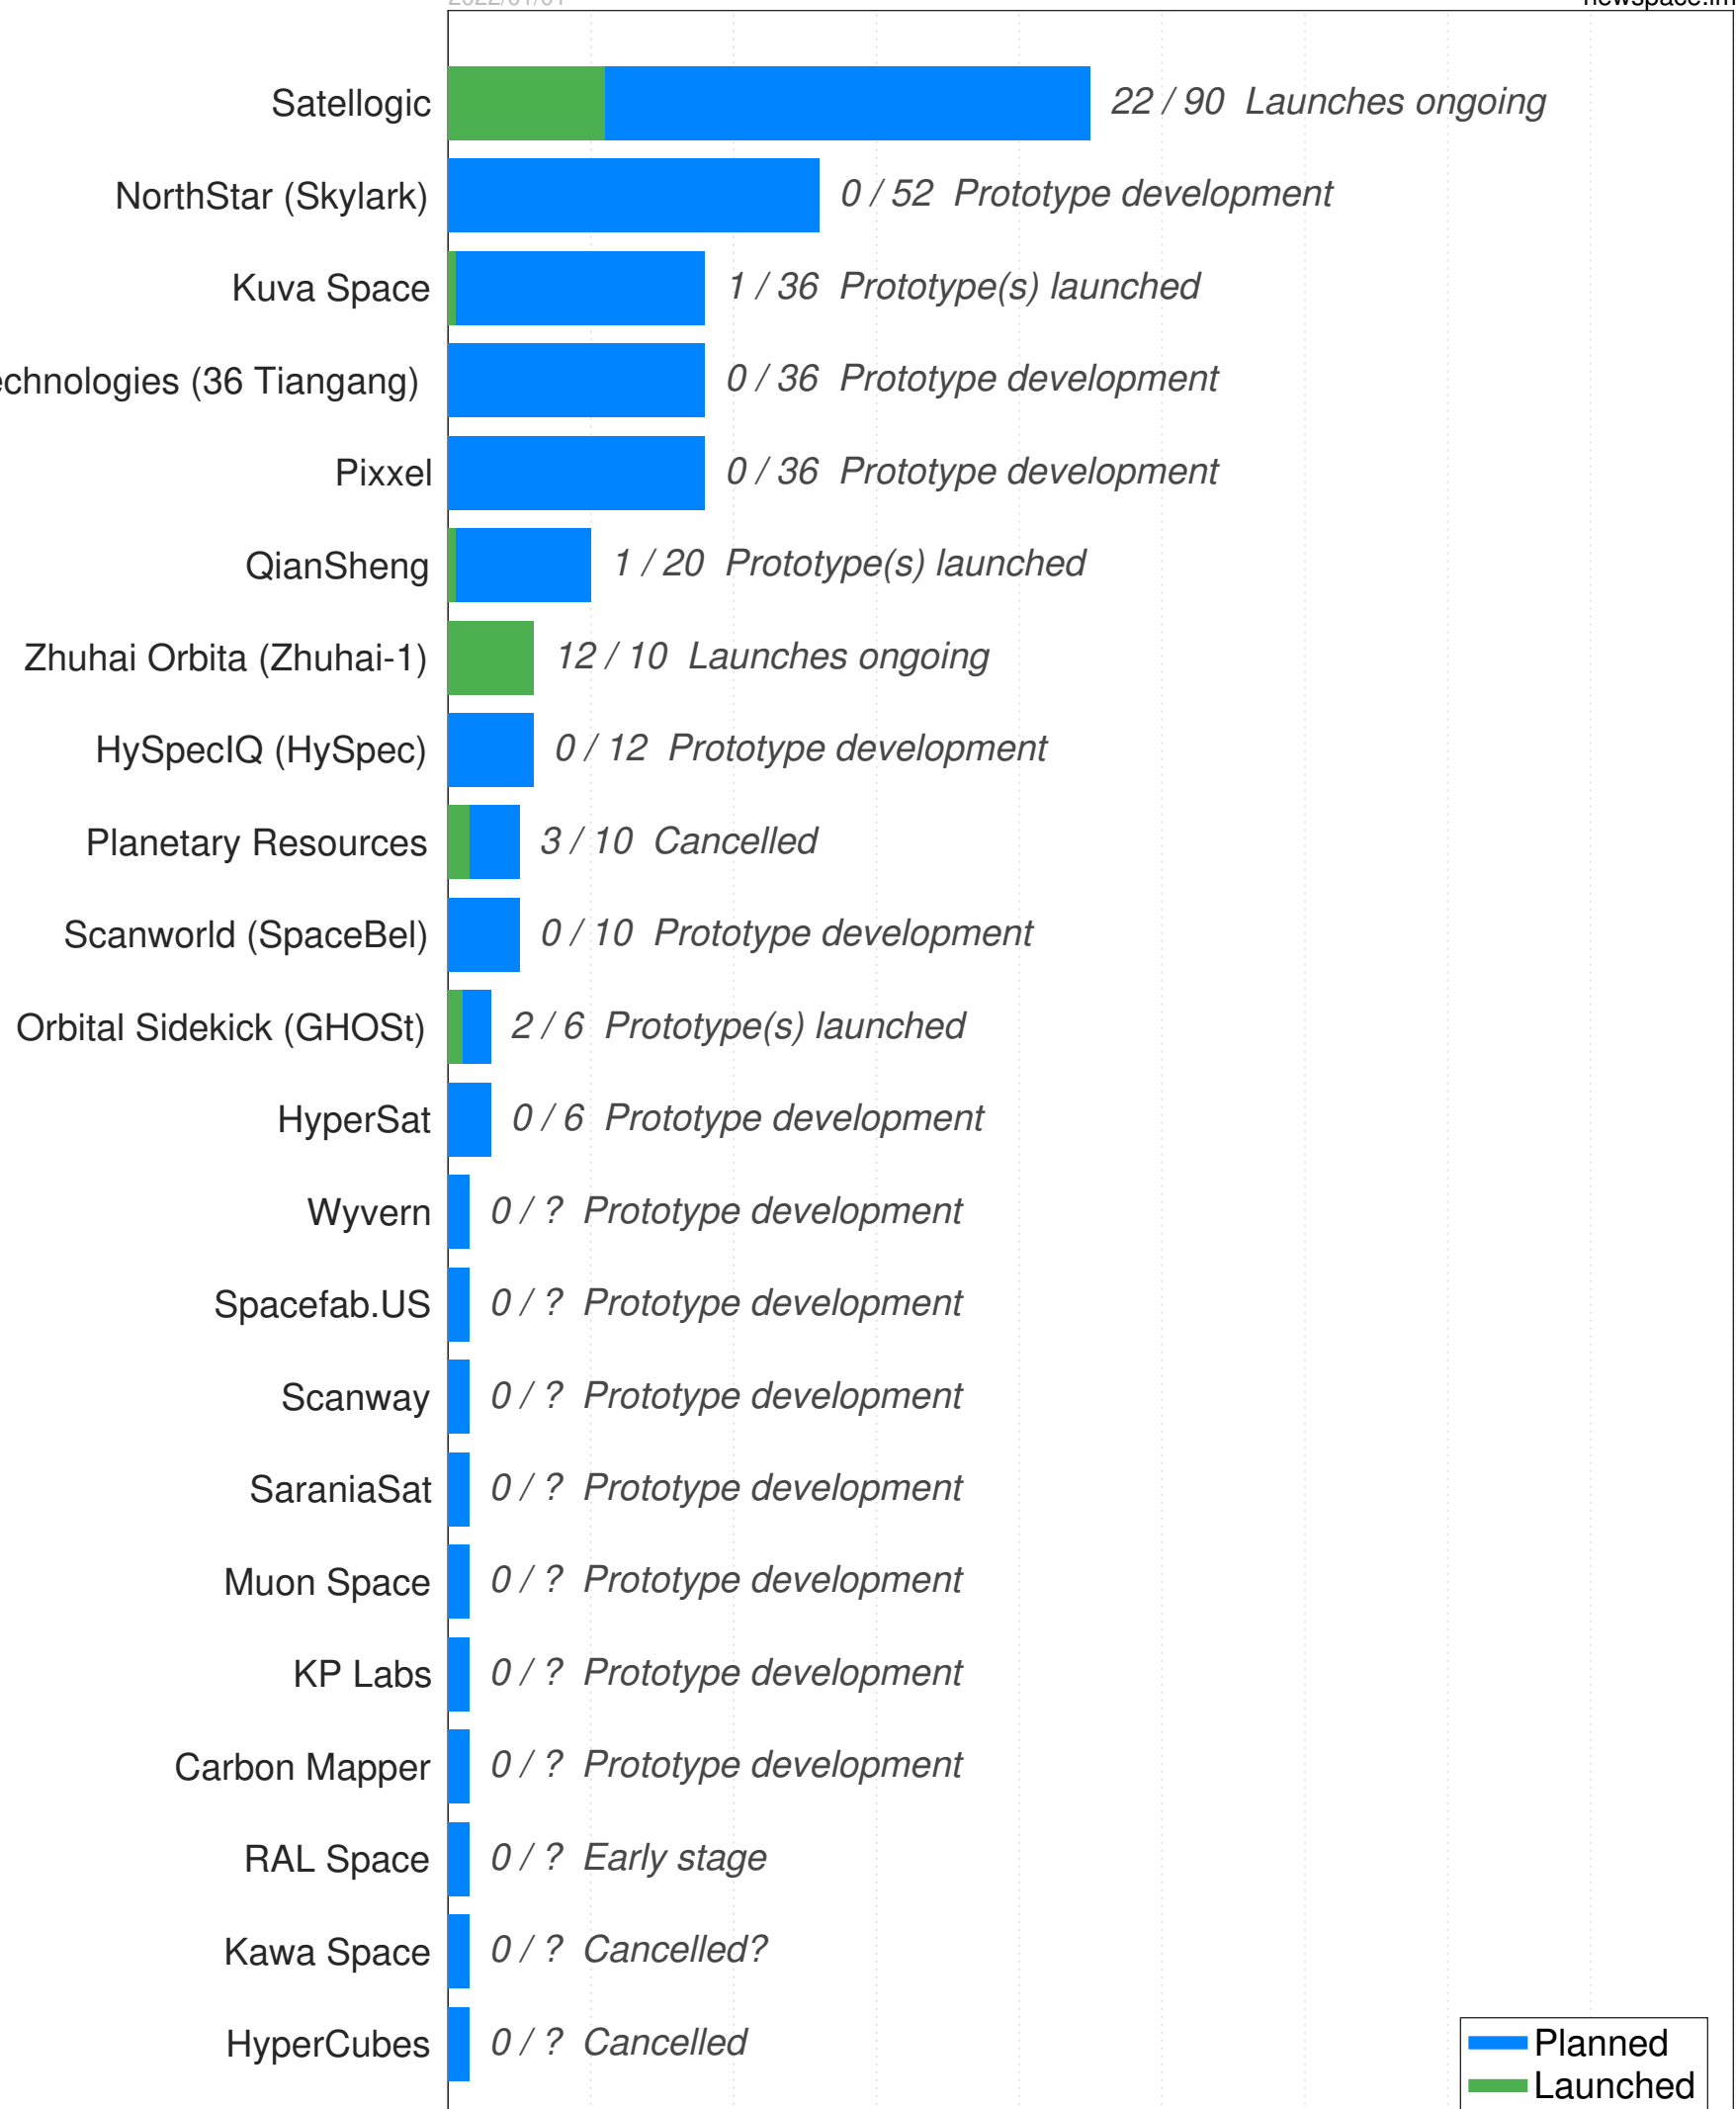

Hyperspectral Earth Observation Constellations

2022/01/01

newspace.im

Tianjin Satcom Geohe Technologies (36 Tiangang)

Planned
Launched