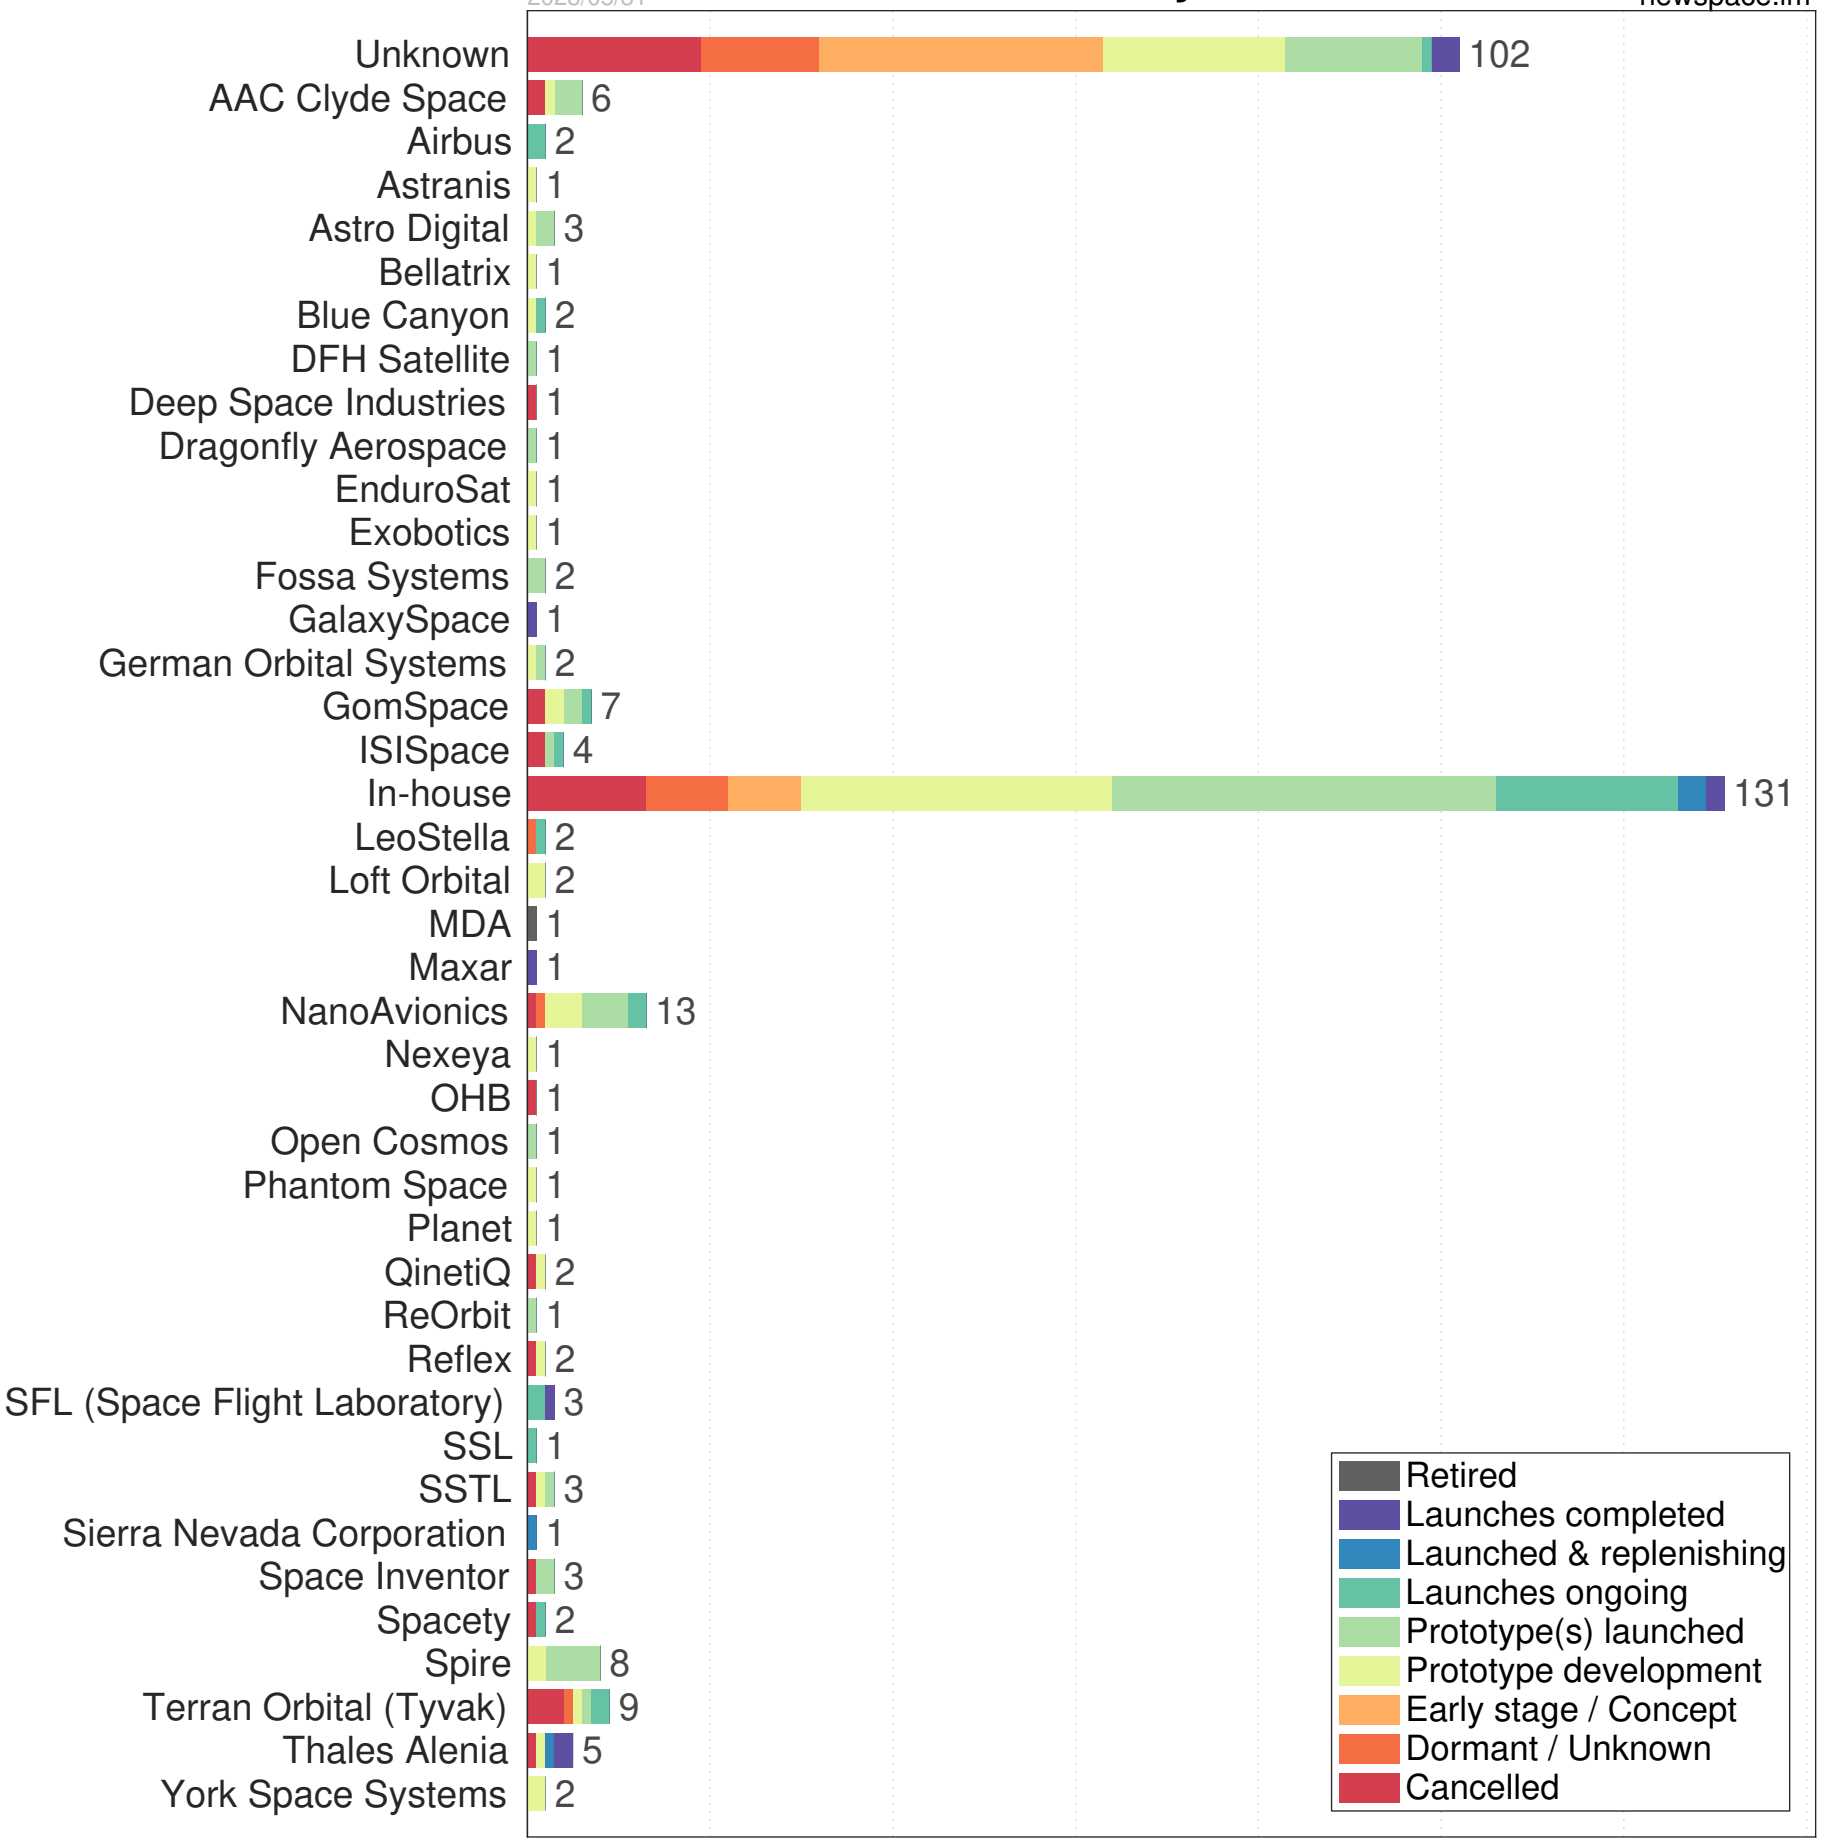

# Constellations by Manufacturers

2023/05/31

newspace.im

0 20 40 60 80 100 120 140  
Number of Constellations