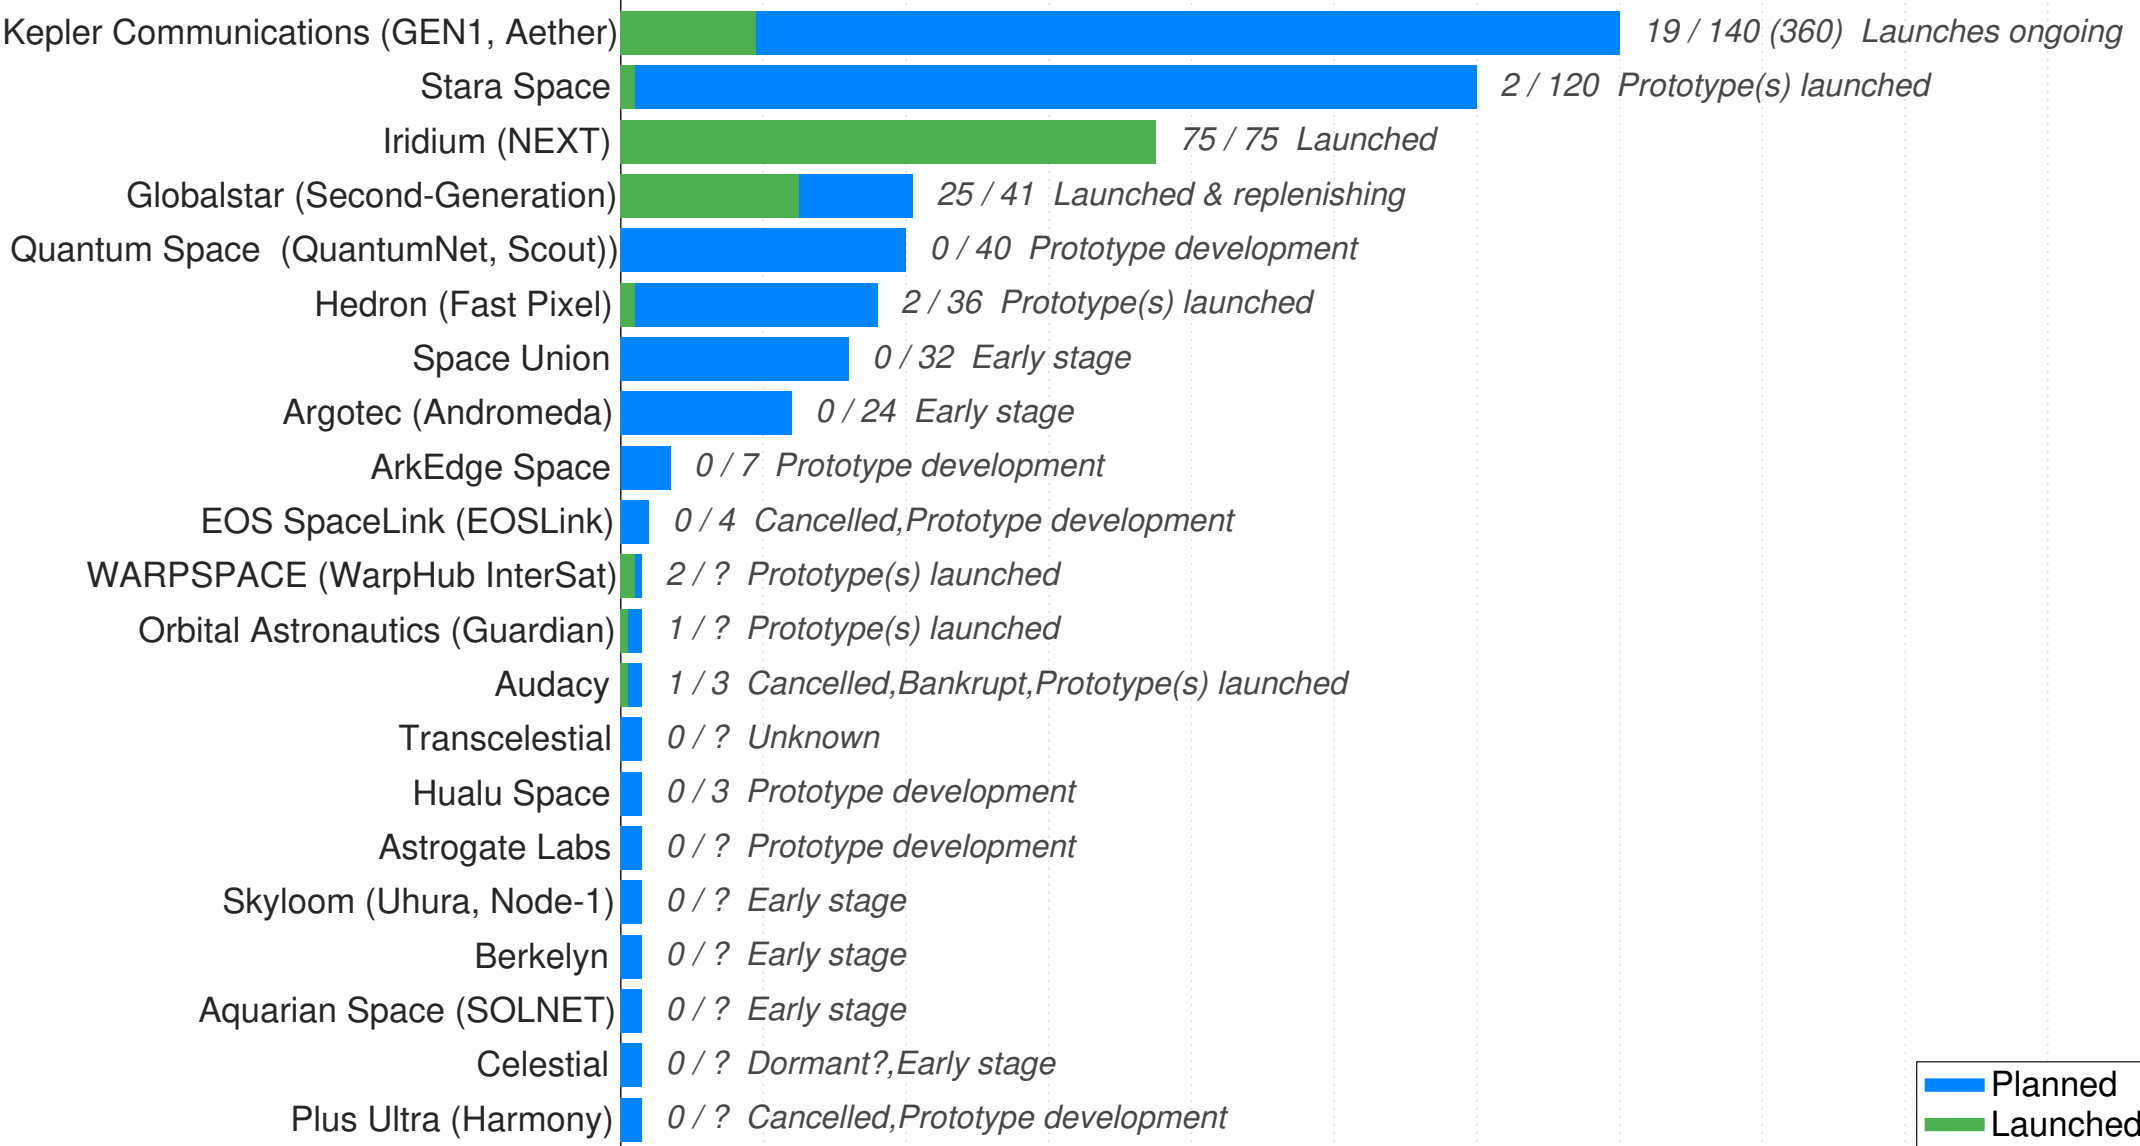

# Orbital Data Relay Constellations

2023/01/01

newspace.im

0 20 40 60 80 100 120 140 160 180 200